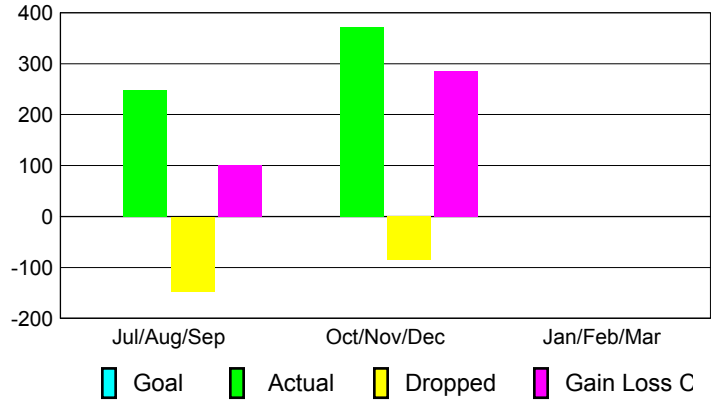

Membership Results 2012-2013

Goal, New, Dropped, Gain/Loss

Comparison of Membership Gain/Loss

Current Year Compared to the Previous Year