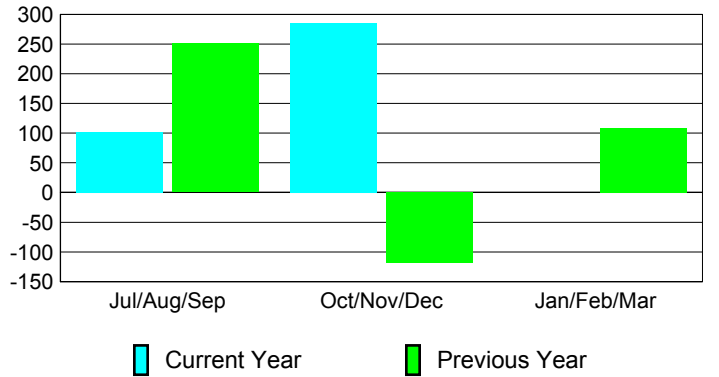

Club Results 2012-2013

Goal, New, Dropped, Gain/Loss

Comparison of Club Gain/Loss

Current Year Compared to the Previous Year

YTD Status Quo Clubs 2012-2013

Status Quo Clubs Compared to Status Quo Members

MEMBERSHIP

Membership Results
2012-2013

Membership
2011-2012

Month	Net Memb Goal	Actual New Memb	Actual Dropped Memb	Gain/Loss of Memb	Gain/Loss of Memb
Jul/Aug/Sep		249	-147	102	251
Oct/Nov/Dec		372	-86	286	-119
Jan/Feb/Mar					109
Totals		621	-233	388	241

Membership Results 2012-2013

Goal, New, Dropped, Gain/Loss

Comparison of Membership Gain/Loss

Current Year Compared to the Previous Year

Gender Comparison 2012-2013

Jul/Aug/Sep

Oct/Nov/Dec

Jan/Feb/Mar