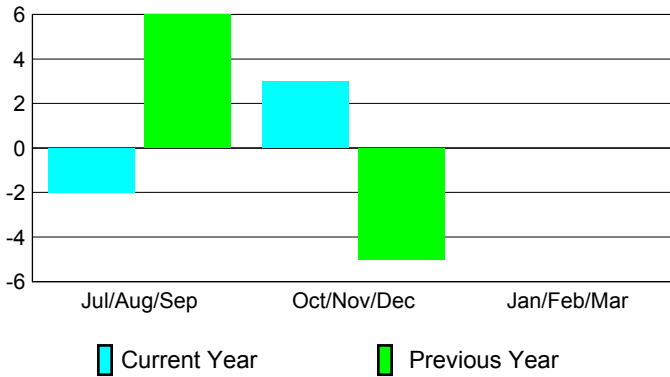

2012-2013 GMT Reports for District (or Undistricted) **District 324A2 INDIA**

GMT: M NAGARAJAN

Location: INDIA

GMT CA: 6

CLUBS

Club Results
2012-2013

Clubs
2011-2012

Month	New Club Goal	Actual New Clubs	Actual Dropped Clubs	Gain/Loss of Clubs	Gain/Loss of Clubs
Jul/Aug/Sep		0	-2	-2	6
Oct/Nov/Dec		4	-1	3	-5
Jan/Feb/Mar					0
Totals		4	-3	1	1

Club Results 2012-2013

Goal, New, Dropped, Gain/Loss

Comparison of Club Gain/Loss

Current Year Compared to the Previous Year

YTD Status Quo Clubs 2012-2013

Status Quo Clubs Compared to Status Quo Members

MEMBERSHIP