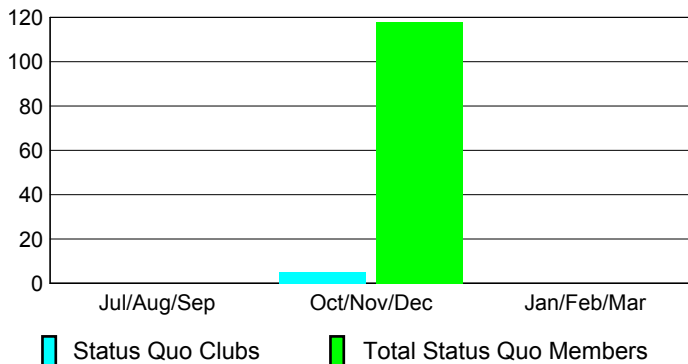

Club Results 2012-2013

Goal, New, Dropped, Gain/Loss

Comparison of Club Gain/Loss

Current Year Compared to the Previous Year

YTD Status Quo Clubs 2012-2013

Status Quo Clubs Compared to Status Quo Members

MEMBERSHIP

Membership Results
2012-2013

Membership
2011-2012

Month	Net Memb Goal	Actual New Memb	Actual Dropped Memb	Gain/Loss of Memb	Gain/Loss of Memb
Jul/Aug/Sep		249	-147	102	251
Oct/Nov/Dec		372	-86	286	-119
Jan/Feb/Mar					109
Totals		621	-233	388	241