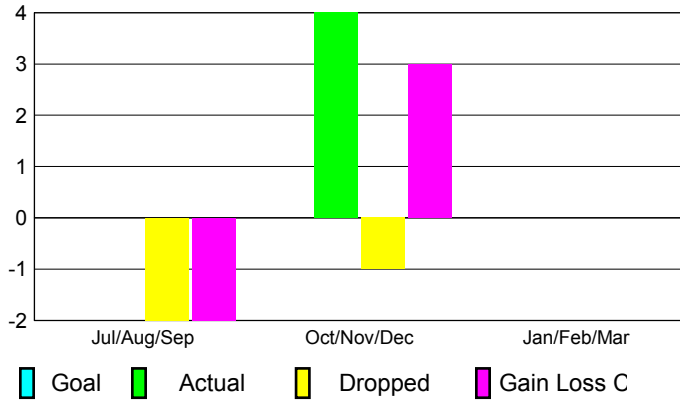

2012-2013 GMT Reports for District (or Undistricted) **District 324A2 INDIA**

GMT: M NAGARAJAN

Location: INDIA

GMT CA: 6

CLUBS

Club Results
2012-2013

Clubs
2011-2012

Month	New Club Goal	Actual New Clubs	Actual Dropped Clubs	Gain/Loss of Clubs	Gain/Loss of Clubs
Jul/Aug/Sep		0	-2	-2	6
Oct/Nov/Dec		4	-1	3	-5
Jan/Feb/Mar					0
Totals		4	-3	1	1

Club Results 2012-2013

Goal, New, Dropped, Gain/Loss

Comparison of Club Gain/Loss

Current Year Compared to the Previous Year

YTD Status Quo Clubs 2012-2013

Status Quo Clubs Compared to Status Quo Members

MEMBERSHIP